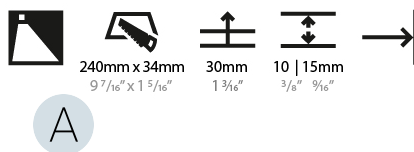

GENERAL

Series: Delight
Subseries: Delight String
Brand: Prolicht
Division: Architectural
Mounting Type: Recessed
Mounting Location: Wall
Subcategory: Step Light

PHYSICAL

Shape: Rectangle
Width (mm): 40
Width (in): 1 9/16
Height (mm): 250
Depth (mm): 26
Height (in): 9 13/16
Depth (in): 1
Ceiling Thickness (mm): 10 / 12 / 15
Ceiling Thickness (in): 3/8 or 1/2 or 9/16
Min. Recessing Depth (mm): 30
Min. Recessing Depth (in): 1 3/16
Light Distribution: Asymmetric
Weight (kg): .83
Weight (lbs): 1.8
Fixture Finish: SSR / BKV / CWI / CRY / HAB / UFT / ITA / RUA / FTG / MYG / LOD / PUS / FRO / FUP / KIA / POP / BLS / SPG / MEY / GOH / GUM / CHC / COM / ABZ / JAG / OBR / MOS / ROR
Fixture Material: Aluminum
Cut-out Measurements: 240mm / 9 7/16" x 34mm / 1 5/16"

ELECTRICAL

Lamp Type: LED (Zhaga Standard)
Input Wattage (W): 2.2
Total Output Wattage (W): 2
Dimming: Non-Dimming / Phase Dimming (120Vac only) / 0-10V Dimming
Driver Included: No
Driver Location: Remote
Driver Type: Constant Current - 120 / 277Vac
Driver Class: Class 2
Input Voltage (V): 120 - 277
Constant Current (MA): 700

LED

Number of LEDs: 1
Color Temperature (°K): 2700 / 3000 / 3500 / 4000
Max. Delivered Lumen (lm): 30
CRI: >90 CRI
Lamp Life (hrs): 50000

OPTICAL

RATINGS AND CERTIFICATIONS

Certified By: Certified for North American Standards
IP rating: IP20